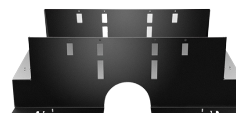

Safety

- Durable frame supports up to 1420 kg with IP20 rating
- Grounded doors with locks for security
- Adjustable leveling feet ensure stability

Technical Specifications

Model	SR3110	SR1110	SR3160	SR1160
PHYSICAL				
Dimensions (W x D x H)	800 (19") x 1100 x 2000 mm	600 x 1100 x 2000 mm	800 (19") x 1200 x 2000 mm	600 x 1200 x 2000 mm
Net Weight	150 kg	137 kg	160 kg	150 kg
Packing Dimensions (W x D x H)	830 x 1160 x 2156 mm	630 x 1160 x 2156 mm	830 x 1260 x 2156 mm	630 x 1260 x 2156 mm
ENVIRONMENT				
Operating Temperature	0 to 40°C			
Operating Humidity	0-95%			
Altitude	0-3000 m			
Storage Temperature	-15 to 50°C			
CONFORMANCE				
Ingress Protection	IP20			
Rack Standards	EIA-310-D			
Safe Grounding	UL 60950 (max. 63A)			
Sustainability	RoHS			

All specifications are subject to change without prior notice.

Optional Accessory

P/N	Description	Rack Compatibility			
		SR3110	SR1110	SR3160	SR1160
SR7001	1U Horizontal Cable Management Channel	●	●	●	●
SR7002	Vertical Cable Management Channel	●	●	●	●
SR7003	Cable Ladder, 300 mm	●	●	●	●
SR7004	Ring Type Wire Holder (10 pcs/per box)	●	●	●	●
SR8001	Power Cable Trough with Through-Hole, 800 mm	●		●	
SR8002	Cable Trough with Through-Hole, 800 mm	●		●	
SR8003	Bottom Cover for W800 x D1100 Rack Cabinet	●			
SR9001	Power Cable Trough with Through-Hole, 600 mm		●		●
SR9002	Cable Trough with Through-Hole, 600 mm		●		●
SR9003	Bottom Cover for W600 x D1100 Rack Cabinet		●		
SR9004	1U Fixed Shelf	●	●	●	●
SR9005	1U Sliding Shelf	●	●	●	●
SR9006	1U Blanking Panel (10 pcs/per box)	●	●	●	●
SR9007	2U Blanking Panel (10 pcs/per box)	●	●	●	●

1U Horizontal Cable Management Channel

Vertical Cable Management Channel

Cable Ladder

Power Cable Trough with Through Hole

Cable Trough with Through Hole

Bottom Cover

1U Fixed Shelf

1U Sliding Shelf